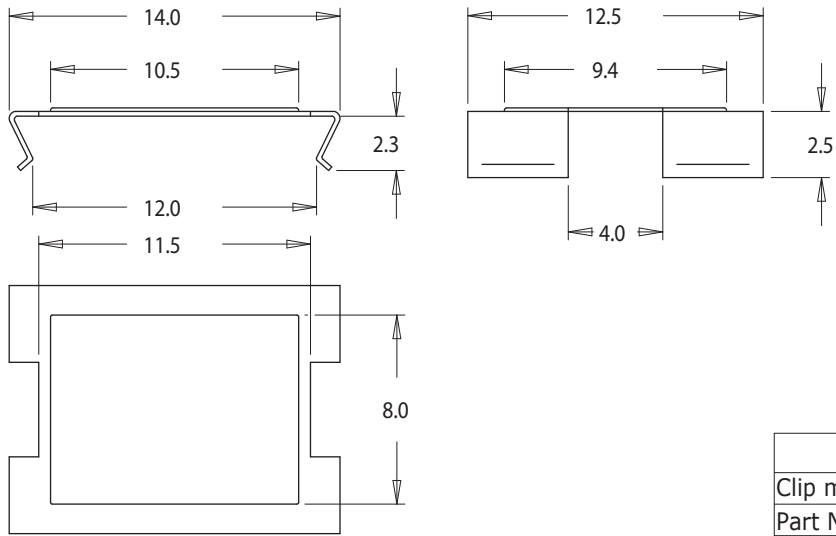

EFD12

Mounting cover	
Clip material	Steel
Part No.	EFD12COVERM-02